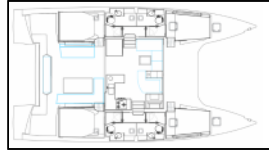

Power catamaran Nautitech 47 Power AG Princess

Yacht ID: 11418
 Yacht type: Power catamaran
 Yacht: [Nautitech 47 Power AG Princess](#)
 Marina: Griechenland / Lefkas main port
 Production year: 2019
 Cabins: 4 + 2
 Deposit: 5.000,00 €