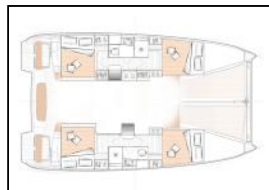

## Catamaran Excess 11 Alia

**Deck:** Bimini top, Cockpit cushions, Dinghy, Gangway,  
**Entertainment :** Radio, Snorkeling equipment, Stand up paddle (SUP)- FREE,  
**Galley:** Coffee machine, NESPRESSO cofee,  
**Interior:** Electric fans, Electric toilet,  
**Navigation:** Autopilot, GPS chart plotter - cockpit,  
**Sails:** Electric winch,  
**Yacht electrics:** Air condition, Inverter, Solar panels,